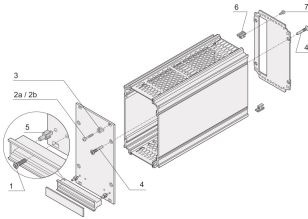

Assembly Kit for 5 Frame Type Plug-In Units

CATALOG NUMBER

24812-100

Mounting kit to build up 5 front type plug in units together consist out of front panel, rear panel, side panel, cover plate and handle

FEATURES

Mounting kit to build up 5 front type plug in units together consist out of front panel, rear panel, side panel, cover plate and handle

The assembly set consists of the picture position numbers 1, 2b, 3, 4 and 5