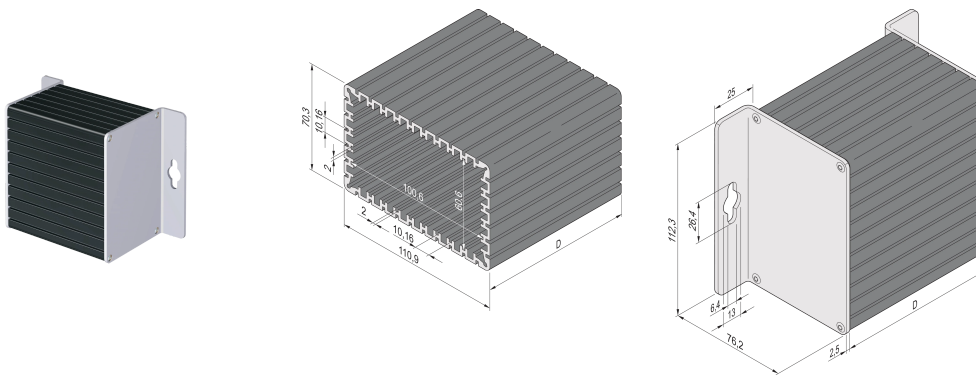

## CATALOG NUMBER

**24814-025**

The rectangular Alu-profile case enables a user to insert 4 standard PCBs (height 100 mm x depth 160 mm). The PCBs will be inserted in grooves in the Alu-profile tube. Both sides are covered with 2.5 mm thick L-shaped front panels for wall mounting.

## FEATURES

Accommodates 4 standardized PCBs (height 100 mm, depth 160 mm) or rotated by 90° to accommodate 8 non-standardized PCBs (height 60 mm, depth 160 mm)

PCB thickness 1.6 mm, spacing 10.16 mm (2 HP)

Length D = 160 mm, long side 110.9 mm, short side 70.3 mm

Wall mount assembly

## PRODUCT ATTRIBUTES

Product Type: Small Form Factor Case

Product Family: Minipac

Type: Wall Mount

Height: 112.3mm

Width: 76.2mm

Depth: 160.5mm

Material: Aluminum