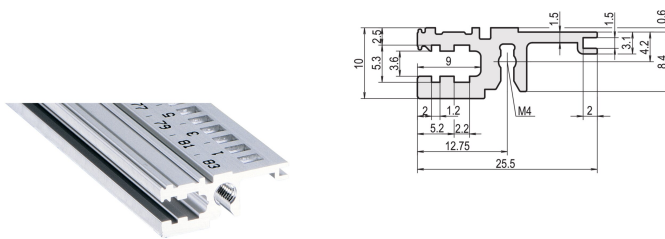

# Horizontal Rail, Front, Type L-OD, Light, Without Lip, 1000 mm

## CATALOG NUMBER

**34560-001**

Combinations of horizontal rails and side panels

	Subrack L-OD	Subrack L-OD Light	Subrack L-OD Heavy	Subrack L-OD Edge
Subrack L-OD	-	+	+	+
Subrack L-OD Light	+	+	+	+
Subrack L-OD Heavy	+	+	-	-
Subrack L-OD Edge	+	+	-	-

Legend: + can be combined, - combination not recommended

The horizontal rail without a lip enable the use of a setups such as a 6 U front panel for a subrack which is split into 2 x 3 U.

## PRODUCT ATTRIBUTES

Rack Width: 195HP

Package Quantity: 1

Finish: Anodized

Length: 1000mm

Material: Aluminum

Product Family: EuropacPRO; RatiopacPRO; RatiopacPRO AIR; CompacPRO; PropacPRO

Product Type: Horizontal Rail