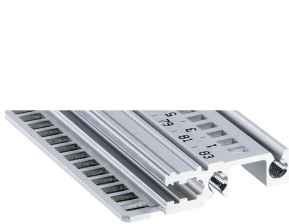

# Horizontal Rail, Front, Type H-LD, Heavy, Long Lip, for IEEE Application, 84 HP

## CATALOG NUMBER

**34560-384**

Combinations of horizontal rails and side panels

	Side panel 1	Side panel 2	Side panel 3	Side panel 4
Horizontal rail 1	-	+	+	+
Horizontal rail 2	+	+	+	+
Horizontal rail 3	+	+	-	-
Horizontal rail 4	Light 1.1	Dark 1.1	Heavy 1.1	Edge 1.1

Legend: + can be combined, - combination not recommended, \* not recommended

The horizontal rail with a long lip enables the use of IEEE insertion / extraction handles.

## FEATURES

For plug-in units with IEEE handle

Long lip (H-LD)

Installation at top and bottom

For CPCI and VME64x systems

Aluminum extrusion, anodized finish, conductive contact surface