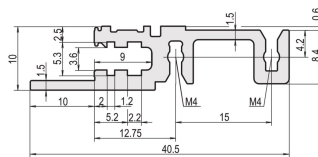

# Horizontal Rail, Front, Type H-LD, Heavy, Long Lip, for IEEE Application, 84 HP

## CATALOG NUMBER

**34560-384**

Combinations of horizontal rails and side panels

	Side panel 1	Side panel 2	Side panel 3	Side panel 4
Horizontal rail 1	-	+	+	+
Horizontal rail 2	+	+	+	+
Horizontal rail 3	+	+	-	-
Horizontal rail 4	Light 1.1	Dark 1.1	Heavy 1.1	Edge 1.1

Legend: + can be combined, - combination not recommended, \* not recommended

The horizontal rail with a long lip enables the use of IEEE insertion / extraction handles.

## FEATURES

For plug-in units with IEEE handle

Long lip (H-LD)

Installation at top and bottom

For CPCI and VME64x systems

Aluminum extrusion, anodized finish, conductive contact surface