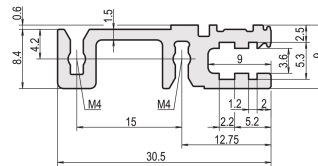

Horizontal Rail, Rear, Type H-VT, Heavy, 1000 mm

CATALOG NUMBER

34560-701

Combinations of horizontal rails and side panels

⊕ = can be combined ⊖ = combination not recommended

Aluminum	-	+	+	+
Aluminum	+	+	+	+
Aluminum	+	+	-	-
Horizontal rail				
Side panel				

Aluminum

The horizontal rail, type VT enables the direct assembly of a backplane.

CERTIFICATIONS

FEATURES

For direct backplane mounting

Mounting top and bottom

Recessed installation for high mechanical demands (H-VT)

Aluminum extrusion, anodized finish, conductive contact surface

PRODUCT ATTRIBUTES

Rack Width: 195HP

Package Quantity: 1

Finish: Anodized

Length: 1000mm

Material: Aluminum

Product Family: EuropacPRO; RatiopacPRO; RatiopacPRO AIR; CompacPRO; PropacPRO

Product Type: Horizontal Rail

Type: Heavy, VT

Works With: Subracks; Cases

Net Weight: 0.332kg

ADDITIONAL PRODUCT DETAILS

Delivery is in standard pack multiples. Pricing is per individual item.

Please take into consideration that deliveries may be carried out in the stated SPQs (SPQ, e.g. 5 pieces, 10 pieces, 50 pieces, etc.). Differing order quantities (e.g. 2 pieces) may be changed to the next possible delivery quantity = Standard Pack Quantity.