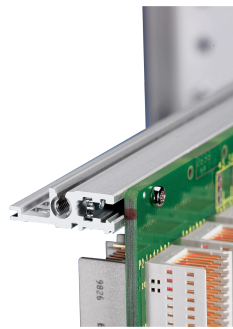

Horizontal Rail, Rear, Type H-VT, Heavy, 1000 mm

CATALOG NUMBER

34560-701

Combinations of horizontal rails and side panels

⊕ = can be combined ⊖ = combination not recommended

Aluminum	-	+	+	+
Aluminum	+	+	+	+
Aluminum	+	+	-	-
Horizontal rail				
Side panel				

Aluminum

The horizontal rail, type VT enables the direct assembly of a backplane.

CERTIFICATIONS

FEATURES

For direct backplane mounting

Mounting top and bottom

Recessed installation for high mechanical demands (H-VT)

Aluminum extrusion, anodized finish, conductive contact surface

PRODUCT ATTRIBUTES

Rack Width: 195HP

Package Quantity: 1

Finish: Anodized

Length: 1000mm

Material: Aluminum

Product Family: EuropacPRO; RatiopacPRO; RatiopacPRO AIR; CompacPRO; PropacPRO