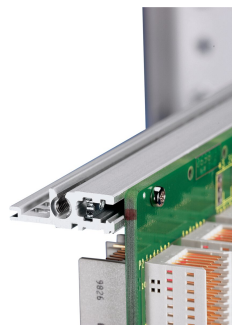

Horizontal Rail, Rear, Type H-VT, Heavy, 28 HP

CATALOG NUMBER

34560-728

Combinations of horizontal rails and side panels

		+ = can be combined, - = combination not recommended			
Horizontal rail	Light 1-F	-	+	+	subcase to request
Horizontal rail	FluoBlen-F	+	+	+	subcase to request
Horizontal rail	Heavy 2-H	+	+	-	subcase to request
Horizontal rail	Rugged 1-R	+	+	-	subcase to request
Side panel	Light 1-F				
Side panel	FluoBlen-F				
Side panel	Heavy 2-H				
Side panel	Rugged 1-R				

The horizontal rail, type VT enables the direct assembly of a backplane.

CERTIFICATIONS

FEATURES

For direct backplane mounting

Mounting top and bottom

Recessed installation for high mechanical demands (H-VT)

Aluminum extrusion, anodized finish, conductive contact surface

PRODUCT ATTRIBUTES

Rack Width: 28HP

Package Quantity: 1

Finish: Anodized

Length: 147.32mm

Material: Aluminum

Product Family: EuropacPRO; RatiopacPRO; RatiopacPRO AIR; CompacPRO; PropacPRO