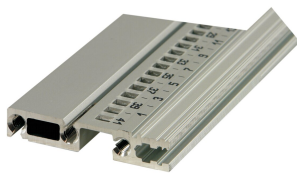

Horizontal Rail, Rear, Type R-VT, Rugged, 63 HP

CATALOG NUMBER

34566-763

Combinations of horizontal rails and side panels

+/- can be combined, -/+ combination not recommended

		Light 1.1	Flexibel 1.1	Heavy 1.1	Rugged 1.1
Horizontal rail	Horizontal rail	-	+	+	+
Horizontal rail	Horizontal rail	+	+	+	+
Horizontal rail	Horizontal rail	+	+	-	-
Horizontal rail	Horizontal rail	+	+	-	-

Light 1.1 Flexibel 1.1 Heavy 1.1 Rugged 1.1

The horizontal rail, type rugged VT enables the direct assembly of a backplane.

CERTIFICATIONS

FEATURES

Type R-VT "rugged" horizontal rail with 3-hole fixing for increased robustness

Aluminum extrusion, anodized finish, conductive contact surface

PRODUCT ATTRIBUTES

Rack Width: 63HP

Package Quantity: 1

Finish: Anodized

Length: 325.12mm

Material: Aluminum

Product Family: EuropacPRO

Product Type: Horizontal Rail

Type: Rugged, VT

Works With: Subracks

ADDITIONAL PRODUCT DETAILS

Please take into consideration that deliveries may be carried out in the stated SPQs (SPQ, e.g. 5 pieces, 10 pieces, 50 pieces, etc.). Differing order quantities (e.g. 2 pieces) may be changed to the next possible delivery quantity = Standard Pack Quantity.