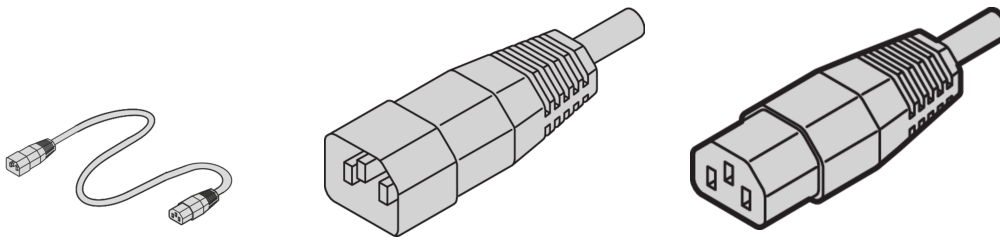

# Mains Cable, IEC C14 to C13, 1 m, Black

## CATALOG NUMBER

**60110-361**

nVent SCHROFF Mains cable provides practical, universal fastening with variable attachment facilities. They are general in nature and fit in to different applications like Fans, cabinet lights, etc., Industrial PC connections, Uninterruptible power supplies, Systems.

## PRODUCT ATTRIBUTES

Input Connector: IEC C14

Output Connector: IEC C13

Length: 1000mm

Package Quantity: 1

Color: Black

Connector Type: Straight

Material: PVC