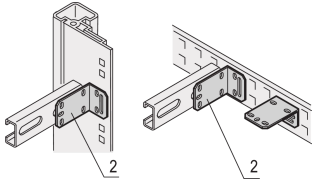

Eurorack C-Rail Bracket

Mounting brackets for C-rail

CERTIFICATIONS

FEATURES

Mounting brackets to assemble c.profiles

SPECIFICATIONS

Product Type: Bracket

Works With: Cabinet

Table 1/1

Catalog Number	Material	Finish	Package Quantity	Rail Type
21120-145	Steel	Zinc Plated	4	C to Rail
21120-147	Steel	Zinc Plated	4	C to C
21120-146	Steel	Zinc Plated	4	C to C

WARNING

nVent products shall be installed and used only as indicated in nVent's product instruction sheets and training materials. Instruction sheets are available at www.nvent.com and from your nVent customer service representative. Improper installation, misuse, misapplication or other failure to completely follow nVent's instructions and warnings may cause product malfunction, property damage, serious bodily injury and death and/or void your warranty.