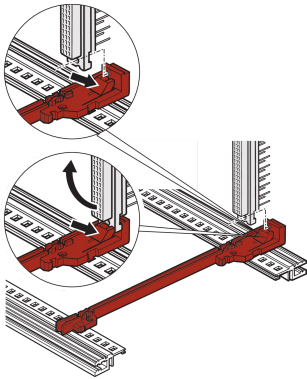

# Guide Rail With DIN Connector Fixing

The the standard type guide rail with connector fixing allows the user to clip the DIN connectors (EN 60603-2 (DIN 41612)) directly onto the guide rails. Only applicable with Euroboards with the dimensions 100 x 160 mm and 100 x 220 mm. Suitable for RatiopacPRO/-AIR, PropacPRO, CompacPRO and EuropacPRO.

## FEATURES

Easy and economic mounting of connectors through snap connections as alternative to z-rails or horizontal rails with integrated z-rail

For single Euroboard format 100 x 160 mm or 100 x 220 mm; not suitable for double Euroboard format

Plastic guide rail, one piece, red, for 2 mm groove width

Can be clipped into horizontal rails in Al extrusion

Can be clipped into 1.5 mm thick plate

Storage temperature: from -40 °C ... 130 °C