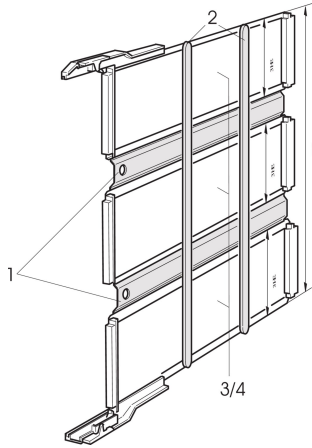

# Intermediate Adapter to Assemble Several 3 U Testadapter

Bracket kit to make a 6 / 9 U Testadapter from 3 U Testadapters. Suitable for Testadapters with DIN 41612 connectors Type B, C, E and F.