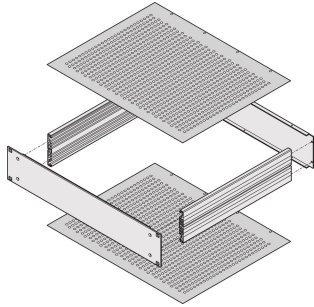

# MultipacPRO Cover Plate, Perforated

Cover plates perforated version will close the 19" chassis on top and bottom side. The hole diameter is 4 mm, perforation ratio 58 %.

## FEATURES

Perforated cover plates can be used as either top or base plates; inserted into base structure

Cover plate, perforated, hole diameter 4 mm, perforation ratio 58 %

## SPECIFICATIONS

- Material:** Aluminum
- Works With:** Chassis
- Product Type:** Cover Plate
- Product Family:** MultipacPRO
- Finish:** Passivated
- Type:** Perforated

Table 1/1

Catalog Number	Depth	Package Quantity
30860-511	280mm	1
30860-512	340mm	1
30860-513	400mm	1
30860-514	460mm	1