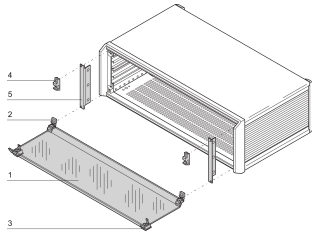

# PropacPRO Front Hood

The front hood bottom hinged can be assembled on to a PropacPRO case. It protects the PCB from accidental operations. A retrofittable lock can be installed.

## FEATURES

Mounting of hinges at top or bottom

Lock (max. 2) retrofittable

From acrylic glass, hinged, removable

Lateral cover (item 5) also serves as vertical EMC shielding of side panels

## SPECIFICATIONS

<b>Rack Height:</b>	3U
<b>Works With:</b>	Cases
<b>Product Type:</b>	Cover Plate
<b>Type:</b>	Front Hood
<b>Product Family:</b>	PropacPRO
<b>Material:</b>	Thermoplastic

Table 1/1

Catalog Number	Rack Width	Package Quantity	Depth
24576-080	28HP	1	
24576-083	84HP	1	175mm
24576-082	63HP	1	