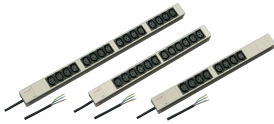

Socket Strip, IEC C13

Modular, compact PDU with many function elements. Using a 1 U by 1 U aluminum chassis the PDU can easily be integrated in a rack with IEC C13 outlets.

CERTIFICATIONS

FEATURES

230 V, 10 A

Horizontal and vertical mounting

Socket strips can be rotated through all four directions (in 90° increments) during installation

Socket strips with IEC 60320-C13 sockets

Connecting cable 2 m, open end with ferrules

In accordance with IEC 60320

Mounting height 1 U

SPECIFICATIONS

Material: Aluminum; Polyamide

Color: Grey

Product Type: Socket Strip

Table 1/2

Catalog Number	Socket Type	Socket Quantity	Switched Outlets	Voltage AC	Package Quantity	Depth
60110-292	IEC C13	16	No	230V	1	44mm

Catalog Number	Socket Type	Socket Quantity	Switched Outlets	Voltage AC	Package Quantity	Depth
60110-290	IEC C13	8	No	230V	1	44mm
60110-291	IEC C13	12	No	230V	1	44mm

Table 2/2

Catalog Number	Finish	Length
60110-292	Anodized	608.5mm
60110-290	Anodized	438.5mm
60110-291	Anodized	438.5mm