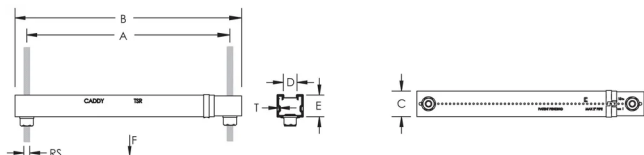

TSR1220	35 mm	1330N	880N
TSR122025	35 mm	1330N	880N

ADDITIONAL PRODUCT DETAILS

Static Load 1 represents a distributed load for 12" - 20" (300 - 500 mm) installations and a point load for 12" - 16" (300 - 400 mm) installations. Static Load 2 represents a point load for 16" - 20" (400 - 500 mm) installations.

DIAGRAMS

WARNING

nVent products shall be installed and used only as indicated in nVent's product instruction sheets and training materials. Instruction sheets are available at www.nvent.com and from your nVent customer service representative. Improper installation, misuse, misapplication or other failure to completely follow nVent's instructions and warnings may cause product malfunction, property damage, serious bodily injury and death and/or void your warranty.

North America

+1.800.753.9221
Option 1 – Customer Care
Option 2 – Technical
Support

Europe

Netherlands:
+31 800-0200135
France:
+33 800 901 793

Europe

Germany:
800 1890272
Other Countries:
+31 13 5835404

APAC

Shanghai:
+ 86 21 2412 1618/19
Sydney:
+61 2 9751 8500

Our powerful portfolio of brands:

CADDY ERICO HOFFMAN ILSCO SCHROFF TRACHTE