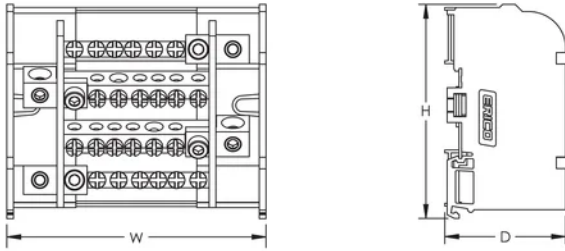

DIAGRAMS

WARNING

---

nVent products shall be installed and used only as indicated in nVent's product instruction sheets and training materials. Instruction sheets are available at www.nvent.com and from your nVent customer service representative. Improper installation, misuse, misapplication or other failure to completely follow nVent's instructions and warnings may cause product malfunction, property damage, serious bodily injury and death and/or void your warranty.

Our powerful portfolio of brands:

CADDY   ERICO   HOFFMAN   ILSCO   SCHROFF   TRACHTE