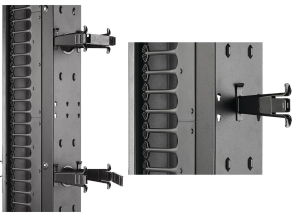

CableTek Post and Gate Kits, 6.00 Gate Width, Black, ABS

Data Solutions

CATALOG NUMBER

DGP6

Post and Gate Kits snap together quickly without tools. Each set consists of two posts and one gate. Posts snap into pre-punched holes on the backs of CableTek Vertical Cable Managers (single-sided and double-sided with posts and gates) and are easily repositionable without tools. Gates swivel open 280 degrees left or right to allow convenient cable access. When closed, posts and gates contain, support and secure large volumes of cables and cable bundles. Molded from black composite material with large radius, these posts and gates smoothly transition cables from vertical to horizontal positions. Order additional Post and Gate Kits to add to single- and double-sided cable managers. Single posts can be used alone as slack spools on the front side of the cable manager.

FEATURES

Post and Gate Kits snap together quickly without tools

Each set consists of two posts and one gate

Posts snap into pre-punched holes on the backs of CableTek Vertical Cable Managers (single-sided and double-sided with posts and gates) and are easily repositionable without tools

Gates swivel open 280 degrees left or right to allow convenient cable access

When closed, posts and gates contain, support and secure large volumes of cables and cable bundles

Molded from black composite material with large radius, these posts and gates smoothly transition cables from vertical to horizontal positions

Order additional Post and Gate Kits to add to single- and double-sided cable managers

Single posts can be used alone as slack spools on the front side of the cable manager

PRODUCT ATTRIBUTES

Article Number: 17296