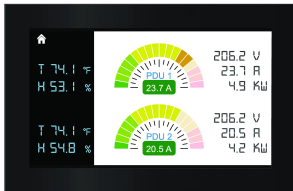

Door-Mount PDU 4.3-inch LCD Display, 5.24x3.54x0.67, Black, Plastic

Data Solutions

CATALOG NUMBER

LCD4INDRMT

Smart, stylish Door-Mount PDU LCD Display externally monitors the PDU metrics inside the cabinet without opening the door to physically review the PDU's metrics. Easy magnetic mounting installation not requiring any cabinet door cutout. Touchscreen can be installed horizontally or vertically and has plug-n-play connectivity.

Display horizontally or vertically

Plug-n-Play connectivity

Resistive touch screen

Smart and stylish design

With corresponding PDU connected sensors, it monitors voltage, current, power, temperature, humidity and air flow

4.3-inch (109mm) display size

480 x 272 display resolution

RJ-11 cables connection

PRODUCT ATTRIBUTES

Article Number: 39385

Height: 133mm

Width: 90mm

Depth: 17mm