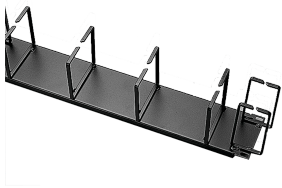

# Open-Frame Horizontal Cable Manager

## Data Solutions

The Open-Frame Cable Manager mounts horizontally atop the rack. It provides D-Ring support vertically on the ends and horizontally in the middle to better route cables through the rack. It is used for routing and bundling cable on 19-inch or 23-inch racks.

### FEATURES

The Open-Frame Cable Manager mounts horizontally atop the rack

It provides D-Ring support vertically on the ends and horizontally in the middle to better route cables through the rack

It is used for routing and bundling cable on 19-inch or 23-inch racks