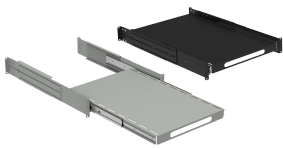

## Data Solutions

The Rack-Mount Sliding Shelf allows easy access to shelf-mounted devices. The shelf is 16-gauge steel with 12-gauge steel supports. The shelf mounts to the front surface of front and back rack angles. When mounted directly to a frame, load rating is 150 lb. (68 kg) with four rack angle mountings and 75 lb. (34 kg) with front rack angle mounting. Rack accessories that are shorter than the enclosure depth can be mounted to rack angles or frame accessory brackets attached to grid straps. Order these items separately.

### FEATURES

Shelf is 16-gauge steel with 12-gauge steel supports

Mounts to the front surface of front and back rack angles

Load rating is 150 lb. (68 kg) with four rack angles mounted directly to frame verticals; load rating reduced to 75 lb. (34 kg) with front rack angle mounting only

Rack accessories that are shorter than the enclosure depth can be mounted to rack angles or frame accessory brackets attached to grid straps. Order these items separately