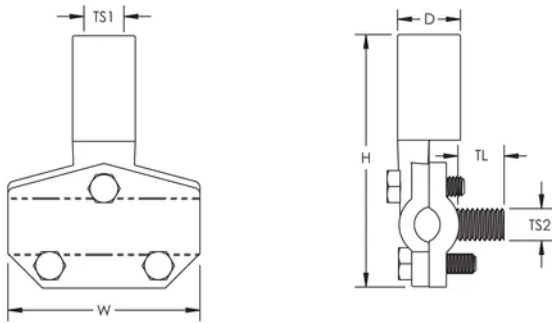

Table 2/2

Catalog Number	Width (W)	Unit Weight	Certifications
LPC435SH	76.2 mm	0.54 kg	E202878-Combined_CoC, E202878-Combined_CoC
LPC435LG	76.2 mm	0.54 kg	E202878-Combined_CoC, E202878-Combined_CoC
LPLC435SH	76.2 mm	1.21 kg	
LPLC435LG	76.2 mm	1.21 kg	

ADDITIONAL PRODUCT DETAILS

Where applicable, lead covering thickness is a minimum of 1/16" (1.59 mm) and is not included in the stated dimensions.

DIAGRAMS

WARNING

nVent products shall be installed and used only as indicated in nVent's product instruction sheets and training materials. Instruction sheets are available at www.nvent.com and from your nVent customer service representative. Improper installation, misuse, misapplication or other failure to completely follow nVent's instructions and warnings may cause product malfunction, property damage, serious bodily injury and death and/or void your warranty.

⚠ WARNING: This product can expose you to chemicals including lead, which is known to the State of California to cause cancer and birth defects or other reproductive harm. For more information go to www.P65Warnings.ca.gov.