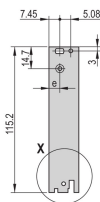

Plug-In Unit Kit With IET Handle, Shielded, Black 3 U, 12 HP

CATALOG NUMBER

20848-765

Plug-in unit, with IET inserter/extractor black handle, 3 U, front assembly. The U-shaped front panel enable shielding with a textile gasket.