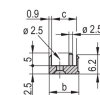

Plug-In Unit Kit With IET Handle, Shielded, Black 3 U, 12 HP

CATALOG NUMBER

20848-765

Plug-in unit, with IET inserter/extractor black handle, 3 U, front assembly. The U-shaped front panel enable shielding with a textile gasket.