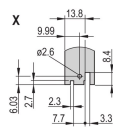

Plug-In Unit Kit With IET Handle, Shielded, Black 3 U, 12 HP

CATALOG NUMBER

20848-765

Plug-in unit, with IET inserter/extractor black handle, 3 U, front assembly. The U-shaped front panel enable shielding with a textile gasket.