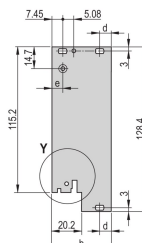

Plug-In Unit Kit With IET Handle, Shielded, Black 3 U, 12 HP

CATALOG NUMBER

20848-765

Plug-in unit, with IET inserter/extractor black handle, 3 U, front assembly. The U-shaped front panel enable shielding with a textile gasket.