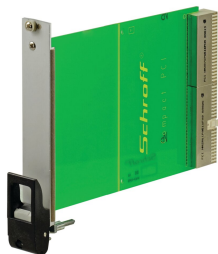

Plug-In Unit Kit With IET Handle, Shielded, Black 3 U, 12 HP

CATALOG NUMBER

20848-765

Plug-in unit, with IET inserter/extractor black handle, 3 U, front assembly. The U-shaped front panel enable shielding with a textile gasket.

CERTIFICATIONS

FEATURES

U-shaped front panel for textile gasket

Suitable for insertion and extraction forces up to 700 N (per pair)

Enable the installation of a microswitch

Enable the installation of coding pegs in accordance with IEC 60297-3-103/ IEEE 1101.10

PRODUCT ATTRIBUTES

Rack Width: 12HP

Package Quantity: 1

Handle Type: IET

Mounting: Screw-on Front

Gasket Type: Textile EMC

Front Finish: Anodized

Rear Finish: Etched

Treated Edges: No

Complies With: IEC 60297-3-102; IEEE 1101.10; IEC 60297-3-103; IEEE 1101.1/11

EMC Shielding: Yes

Finish: Anodized; Passivated

Height: 128.4mm

Material: Aluminum

Product Type: Front Panel

Rack Height: 3U