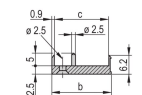

Plug-In Unit Kit With IET Handle, Shielded, Black 3 U, 12 HP

CATALOG NUMBER

20848-765

Plug-in unit, with IET inserter/extractor black handle, 3 U, front assembly. The U-shaped front panel enable shielding with a textile gasket.