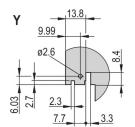

Plug-In Unit Kit With IET Handle, Shielded, Black 3 U, 12 HP

CATALOG NUMBER

20848-765

Plug-in unit, with IET inserter/extractor black handle, 3 U, front assembly. The U-shaped front panel enable shielding with a textile gasket.