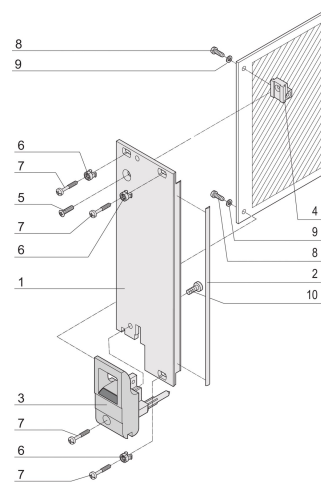

Plug-In Unit Kit With IET Handle, Shielded, Black 3 U, 12 HP

CATALOG NUMBER

20848-765

Plug-in unit, with IET inserter/extractor black handle, 3 U, front assembly. The U-shaped front panel enable shielding with a textile gasket.

CERTIFICATIONS

FEATURES

U-shaped front panel for textile gasket

Suitable for insertion and extraction forces up to 700 N (per pair)

Enable the installation of a microswitch

Enable the installation of coding pegs in accordance with IEC 60297-3-103/ IEEE 1101.10

PRODUCT ATTRIBUTES

Rack Width: 12HP

Package Quantity: 1

Handle Type: IET

Mounting: Screw-on Front

Gasket Type: Textile EMC

Front Finish: Anodized

Rear Finish: Etched

Treated Edges: No

Complies With: IEC 60297-3-102; IEEE 1101.10; IEC 60297-3-103; IEEE 1101.1/11

EMC Shielding: Yes

Finish: Anodized; Passivated

Height: 128.4mm

Material: Aluminum

Product Type: Front Panel

Rack Height: 3U