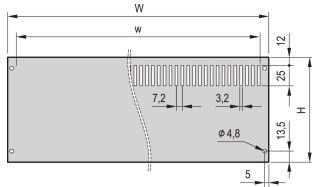

PropacPRO Rear Panel, Full Width, Unshielded

The rear panel, full width for PropacPRO Case mounts to the frame of the case. With or without vented slots.

CERTIFICATIONS

FEATURES

Alu panel, 2.0 mm (84 HP 2.5 mm)

Mounting with support bracket on case (right and left)

SPECIFICATIONS

- Material:** Aluminum
- Finish:** Anodized
- Works With:** Cases
- Product Family:** PropacPRO
- Type:** Rear Panel
- Product Type:** Side Panel

Table 1/2

Catalog Number	Rack Height	Rack Width	Design Feature	Package Quantity
24576-153	4U	63HP	Perforated	1
24576-145	2U	63HP	Perforated	1
24576-050	3U	84HP	Non-Perforated	1
24576-149	3U	63HP	Perforated	1
24576-150	3U	84HP	Perforated	1