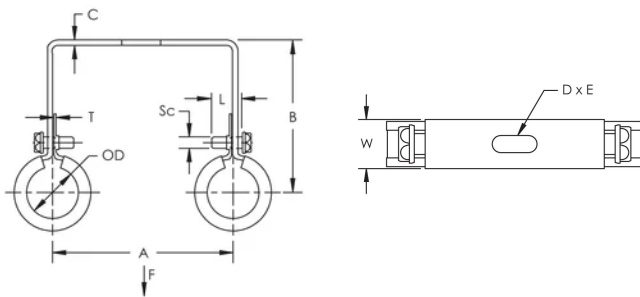

Finish: Electrogalvanized

Color: Black

Temperature: -50 to 110 °C

Pipe Size: 1/4"

NB/DN: 8

Outer Diameter (OD): 12 - 14 mm

Width (W): 20 mm

Thickness (T): 0.8 mm

A: 60 mm

B: 51 mm

Static Load: 450N

C: 2 mm

D: 20 mm

E: 8.5 mm

Screw Diameter (Sc): 6

Screw Length (L): 20mm

ADDITIONAL PRODUCT DETAILS

Lining is EPDM rubber.

DIAGRAMS

WARNING

nVent products shall be installed and used only as indicated in nVent's product instruction sheets and training materials. Instruction sheets are available at www.nvent.com and from your nVent customer service representative. Improper installation, misuse, misapplication or other failure to completely follow nVent's instructions and warnings may cause product malfunction, property damage, serious bodily injury and death and/or void your warranty.