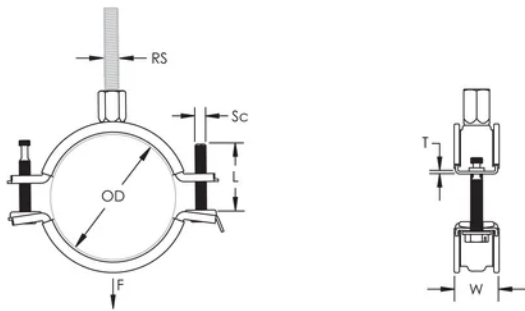

Combo head bolt works with slotted, hex, or Phillips drivers

Longer ears position the screw farther from the hanger, improving tool clearance when the screw is tightened

Combination nut can be attached to M8 or M10 threaded rod, simplifying material handling

Outer Diameter (OD): 31 - 37 mm

Rod Size (RS): M8;M10

NB/DN: 25

Pipe Size: 1"

Width (W): 20 mm

Thickness (T): 1 mm

Screw Diameter (Sc): 6

Screw Length (L): 32mm

Static Load: 1000N

ADDITIONAL PRODUCT DETAILS

Lining is EPDM rubber.

DIAGRAMS

WARNING

nVent products shall be installed and used only as indicated in nVent's product instruction sheets and training materials. Instruction sheets are available at www.nvent.com and from your nVent customer service representative. Improper installation, misuse, misapplication or other failure to completely follow nVent's instructions and warnings may cause product malfunction, property damage, serious bodily injury and death and/or void your warranty.