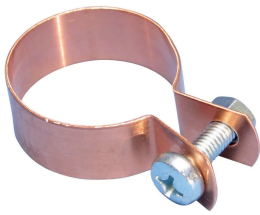

STRC CU Strap Clamp for Copper Tube, 28 mm OD

CATALOG NUMBER

STRC028CU

FEATURES

Includes fasteners, screw and nut

PRODUCT ATTRIBUTES

Article Number: 574210

Material: Copper

Outer Diameter (OD): 28 mm

Width (W): 15 mm

Thickness (T): 0.6 mm

Screw Diameter (Sc): 6

Screw Length (L): 16mm

DIAGRAMS

WARNING

nVent products shall be installed and used only as indicated in nVent's product instruction sheets and training materials. Instruction sheets are available at www.nvent.com and from your nVent customer service representative. Improper installation, misuse, misapplication or other failure to completely follow nVent's instructions and warnings may cause product malfunction, property damage, serious bodily injury and death and/or void your warranty.