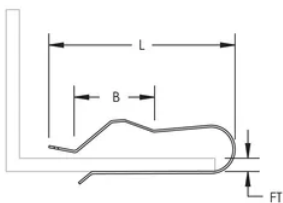

DIAGRAMS

WARNING

nVent products shall be installed and used only as indicated in nVent's product instruction sheets and training materials. Instruction sheets are available at www.nvent.com and from your nVent customer service representative. Improper installation, misuse, misapplication or other failure to completely follow nVent's instructions and warnings may cause