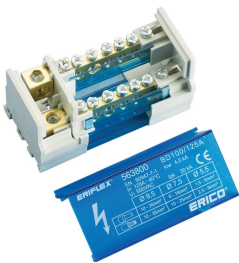

Two Pole Distribution Block, 100/125 A, 1 Line Side & 14 Load Side Connections

Data Solutions

CATALOG NUMBER

BD-100-125AL

CERTIFICATIONS

FEATURES

Minimum space for maximum power

Protection cover and insulating screens are transparent

Insulating screen between each row

Easy and safe connections

Input separated from outputs

Wiring with or without terminal

Easily clips onto DIN rail or mounts to panel with screws

RoHS compliant

Conforms to EN 45545 obtaining an HL3 classification for chapter R23 and HL2 classification for chapter R22

Halogen free

PRODUCT ATTRIBUTES

Article Number: 563810

Max Current Rating, IEC: 125A

Short Term Withstand Current (I_{cw}) 1s: 4.5kA

Peak Short Circuit Current (I_{pk}): 25kA

Max Working Voltage, IEC (U_i): 690V

Load Side Stranded Wire Size - Ferrule: (11) 1,5 – 6 mm²; (3) 6 – 16 mm²

Depth (D): 50mm

Height (H): 50mm

Width (W): 162mm

Unit Weight: 0.27kg

Flammability Rating: UL® 94V-0

Complies With: IEC® 60947-7-1

ADDITIONAL PRODUCT DETAILS