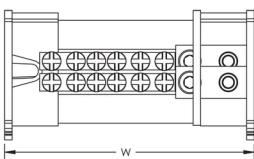

PRODUCT ATTRIBUTES

Article Number: 563810

Max Current Rating, IEC: 125A

Short Term Withstand Current (I_{cw}) 1s: 4.5kA

Peak Short Circuit Current (I_{pk}): 25kA

Max Working Voltage, IEC (U_i): 690V

Line Side Number of Connections: 1

Line Side Compact Stranded Wire Size: 10 - 35 mm²

Line Side Stranded Wire Size - Ferrule: 10 – 35mm²

Load Side Number of Connections: 14

Load Side Compact Stranded Wire Size: (11) 2,5 - 6 mm²; (3) 10 - 25 mm²

Load Side Stranded Wire Size - Ferrule: (11) 1,5 – 6 mm²; (3) 6 – 16 mm²

Depth (D): 50mm

Height (H): 50mm

Width (W): 162mm

Unit Weight: 0.27kg

Flammability Rating: UL® 94V-0

Complies With: IEC® 60947-7-1

ADDITIONAL PRODUCT DETAILS

Line side and load side number of connections are per pole.

Design Guideline for Distribution Blocks, Power Blocks and Power Terminals

Derating according to Ambient* Temperature (°C) to maintain working temperature of 85°C

Ambient Temperature (°C)	30°	35°	40°	45°	50°	55°	60°	65°	70°	75°
Derating Coefficient (d)	1	1	1	0.94	0.88	0.82	0.75	0.67	0.58	0.47

*environment around the terminal blocks inside the enclosure

DIAGRAMS