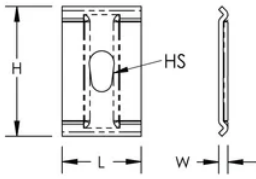

### PRODUCT ATTRIBUTES

---

Article Number: 820400

Material: Steel

Finish: Electrogalvanized

Length (L): 59mm

Width (W): 35mm

Height (H): 5mm

Hole Size (HS): 6mm

## DIAGRAMS

---