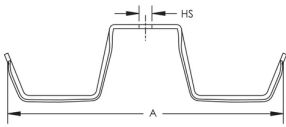

CAT100CM	181976	Steel	Electrogalvanized	70	50	30

Table 2/2

Catalog Number	Article Number	A	Area	Hole Size (HS)
CAT100CM	181976	185mm	80.2mm²	9.5mm

ADDITIONAL PRODUCT DETAILS

Area shown is the combined value for both sides. Divide by 2 for area of each side.

DIAGRAMS

WARNING

nVent products shall be installed and used only as indicated in nVent's product instruction sheets and training materials. Instruction sheets are available at www.nvent.com and from your nVent customer service representative. Improper installation, misuse, misapplication or other failure to completely follow nVent's instructions and warnings may cause product malfunction, property damage, serious bodily injury and death and/or void your warranty.