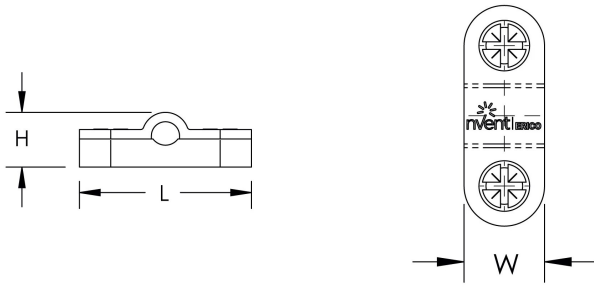

## FEATURES

Secures lightning protection conductors and prevents displacement

Mechanically secured with Pozidriv screws or nails

Fix using countersunk M6 screw and wall plug

## SPECIFICATIONS

**Material:** Leaded Gunmetal

Table 1/2

| Catalog Number | Conductor Size                 | Complies With | Length (L) | Thread Length (TL) | Width (W) | Height (H) |
|----------------|--------------------------------|---------------|------------|--------------------|-----------|------------|
| CCS095         | 95 mm <sup>2</sup><br>Stranded | IEC® 62561-4  | 55mm       | 12mm               | 20 mm     | 19.5 mm    |
| CCS070         | 70 mm <sup>2</sup><br>Stranded | IEC® 62561-4  | 55mm       | 12mm               | 20 mm     | 18.5 mm    |
| CCS050         | 50 mm <sup>2</sup><br>Stranded | IEC® 62561-4  | 55mm       | 12mm               | 20 mm     | 17.5 mm    |

Table 2/2

| Catalog Number | Hole Size (HS) | Thread Size (TS) | Unit Weight |
|----------------|----------------|------------------|-------------|
| CCS095         | 6.6 mm         | M6               | 0.1 kg      |
| CCS070         | 6.6 mm         | M6               | 0.1 kg      |
| CCS050         | 6.6 mm         | M6               | 0.1 kg      |

## DIAGRAMS

---