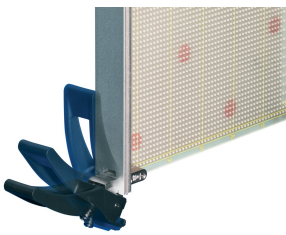

Insertor/Extractor Handle Type XL; 10 pieces

CATALOG NUMBER

20817-874

Suitable for insertion and extraction forces up to 1500 N (per pair). Robust board fixing via double bolts. The insertion function will be supported by a keying part which will be assembled onto the horizontal rail.

CERTIFICATIONS

FEATURES

Suitable for insertion and extraction forces up to 1500 N (per pair)

Handle in PA, fiberglass reinforced, UL 94V 0

Robust board fixing with double bolt fixing

Microswitches can be fitted

Symmetrical, identical handle at top/bottom

PRODUCT ATTRIBUTES

Product Type: Handle

Type: Inserter/Extractor

Works With: Front Panels

Handle Type: XL

Width: 20.1mm

Material: Zinc Alloy; Polyamide

Color: Jet Black

Flammability Rating: UL® 94V-0

Package Quantity: 10

Color Code: RAL 9005

Depth: 42.39mm

Gross Weight: 0.374kg

Height: 73.57mm

ADDITIONAL PRODUCT DETAILS