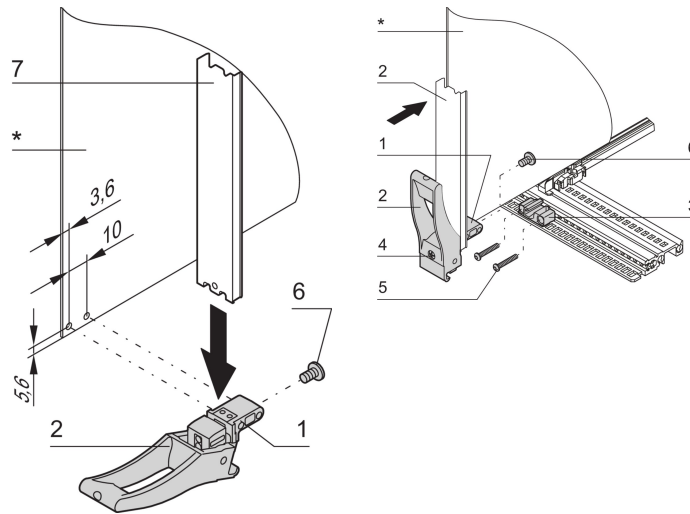

Insertor/Extractor Handle Type XL; 10 pieces

CATALOG NUMBER

20817-874

Suitable for insertion and extraction forces up to 1500 N (per pair). Robust board fixing via double bolts. The insertion function will be supported by a keying part which will be assembled onto the horizontal rail.

CERTIFICATIONS

FEATURES

Suitable for insertion and extraction forces up to 1500 N (per pair)

Handle in PA, fiberglass reinforced, UL 94V 0

Robust board fixing with double bolt fixing

Microswitches can be fitted

Symmetrical, identical handle at top/bottom

PRODUCT ATTRIBUTES

Product Type: Handle

Type: Inserter/Extractor

Works With: Front Panels

Handle Type: XL

Width: 20.1mm

Material: Zinc Alloy; Polyamide