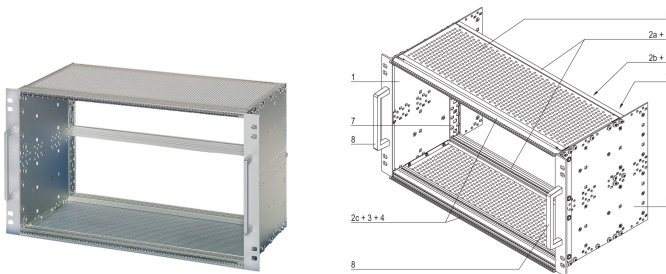

EuropacPRO 19" Subrack Kit for Railway, Shielded, EN 50155, CompactPCI, 6 U, 84 HP, 235 mm

CATALOG NUMBER

21500-082

Subrack for Railway applications, conform to EN50155 standard, for Compact PCI applications.

CERTIFICATIONS

FEATURES

Shock and vibration tested to EN 50155, part 12.2.11

The 19" bracket is firmly fixed to the side panel (tox-cold welded) and is especially suited for high mechanical stresses (vibration resistance)

The double 19" screwing position adds to additionally safety (NFF standard)

IP 20, in accordance with IEC 60529

EMC of approximately 40 dB at 1 GHz, 30 dB at 2 GHz, assuming that the front is covered with shielded front panels, testing in accordance with VG 95373 part 15

Aluminum construction

Supplied as space-saving flat-pack

PRODUCT ATTRIBUTES

Rack Height: 6U

Package Quantity: 1

For Mounting: Backplane

Board Depth: 160mm

Gasket Type: Textile EMC