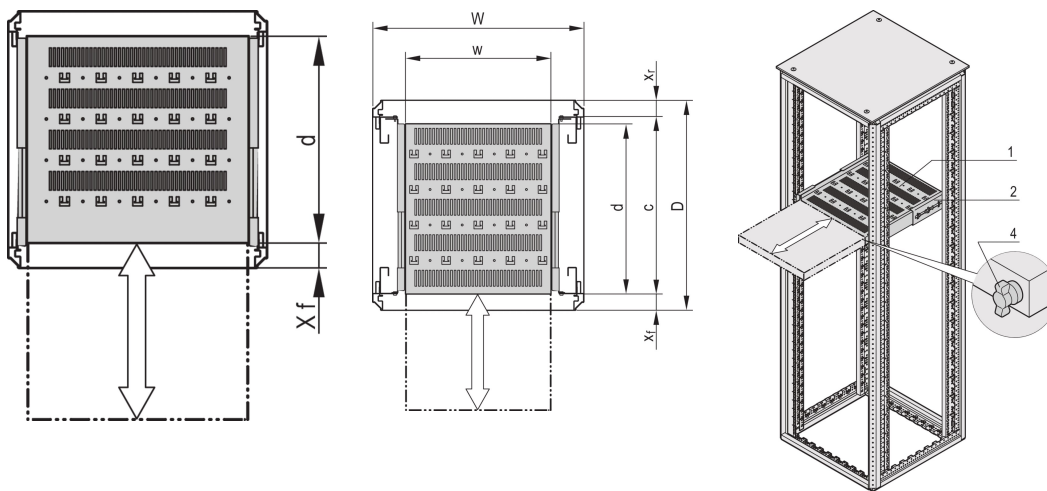

## CATALOG NUMBER

22130-355

Varistar, Novastar and Eurorack 19" Shelf, Stationary with 70 kg load capacity, perforated for ease of assembly.

## FEATURES

Perforated cut-outs for assembling cable ties

Static load-carrying capacity 70 kg

Incl. telescopic slides

Locking with T-bar lock possible

St, 1.5 mm

Hammer head perforation for assembly with cable ties

## PRODUCT ATTRIBUTES

Type: Telescopic Shelf

Width: 400mm

Depth: 682mm

Package Quantity: 1

Color: Light Grey

Color Code: RAL 7035

Finish: Powder Coated