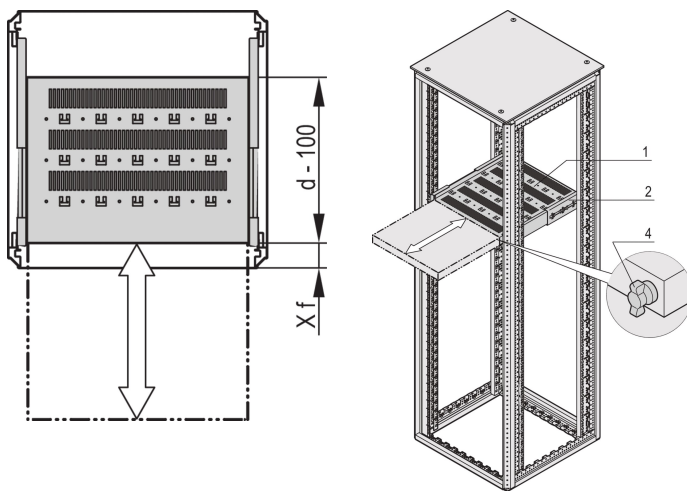

Varistar CP | 19" Telescopic Shelf 70 kg, 800W 500D, RAL 7035

CATALOG NUMBER

22130-372

Varistar, Novastar and Eurorack 19" Shelf, Stationary with 70 kg load capacity, perforated for ease of assembly.

CERTIFICATIONS

FEATURES

Perforated cut-outs for assembling cable ties

Static load-carrying capacity 70 kg

Incl. telescopic slides

Locking with T-bar lock possible

St, 1.5 mm

Hammer head perforation for assembly with cable ties

PRODUCT ATTRIBUTES

Type: Telescopic Shelf

Width: 600mm

Depth: 600mm

Package Quantity: 1

Color: Light Grey

Color Code: RAL 7035

Finish: Powder Coated

Material: Steel

Product Family: Varistar CP; Novastar

Product Type: Shelf

Gross Weight: 7kg

ADDITIONAL PRODUCT DETAILS

Mounting bracket for assembly of telescopic slide at frame please order separately.

Please order T-bar lock separately.