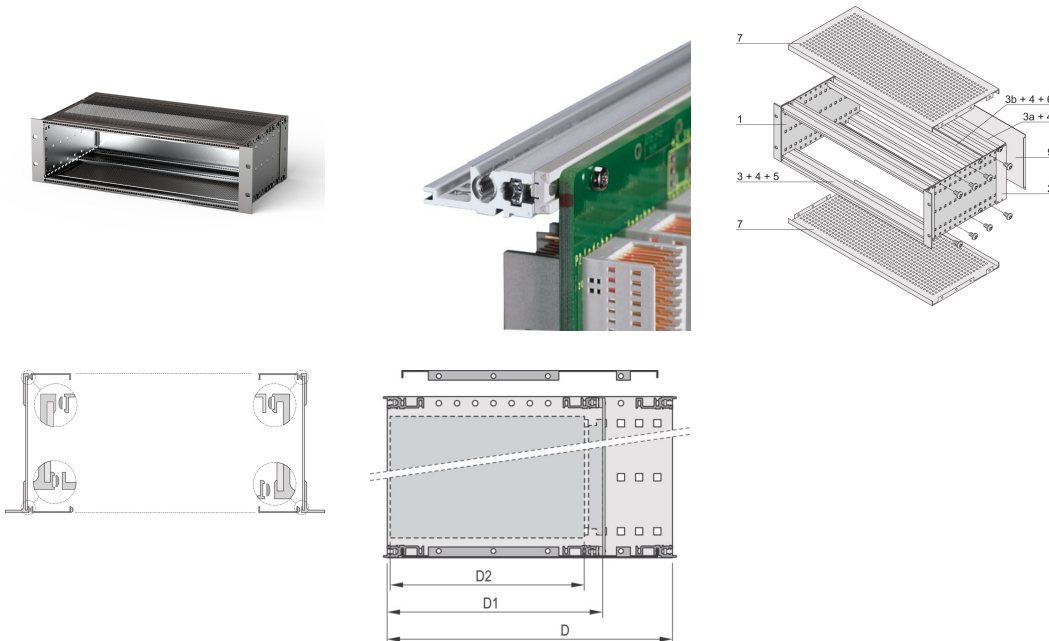

EuropacPRO 19" Subrack Kit for Backplane, Heavy, Shielded, 3 U, 235 mm

CATALOG NUMBER

24563-172

EMC Shielded subrack for backplane mounting, heavy version with tox welded side panels.

CERTIFICATIONS

FEATURES

Subrack with side panel type H ("Heavy"), 19" bracket is firmly fixed to side panel (tox-cold welded)

Modifications such as cutouts, different finishes or dimensions available

Supplied as space-saving flat-pack

Internal and external dimensions in accordance with: IEC 60297-3-100, -101, IEEE 1101.1

Shock and vibration tested to the German "Bahn" standards BN 411002, BN 411003

IP 20, in accordance with IEC 60529

PRODUCT ATTRIBUTES

Rack Height: 3U

Depth (D): 235mm

Package Quantity: 1

For Mounting: Backplane

Board Depth: 160mm; 220mm

Gasket Type: Textile EMC

Shock and Vibration Tolerance: 5g (force)