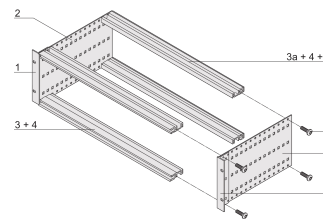

EuropacPRO 19" Subrack Kit for Backplane, Heavy, Retrofit Shielding, 6 U, 355 mm

CATALOG NUMBER

24563-464

Rear horizontal rail for backplane mounting with insulation strip

CERTIFICATIONS

FEATURES

Horizontal rail type "Heavy"

Shock and Vibration resistance up to 5 g

IP 20, in accordance with IEC 60529

Shock and vibration tested to the German "Bahn" standards BN 411002, BN 411003

Internal and external dimensions in accordance with: IEC 60297-3-100, -101, IEEE 1101.1