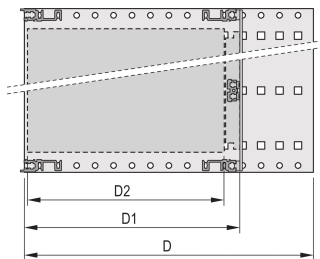

EuropacPRO 19" Subrack Kit for Backplane, Heavy, Retrofit Shielding, 6 U, 355 mm

CATALOG NUMBER

24563-464

Rear horizontal rail for backplane mounting with insulation strip

CERTIFICATIONS

FEATURES

Horizontal rail type "Heavy"

Shock and Vibration resistance up to 5 g

IP 20, in accordance with IEC 60529

Shock and vibration tested to the German "Bahn" standards BN 411002, BN 411003

Internal and external dimensions in accordance with: IEC 60297-3-100, -101, IEEE 1101.1