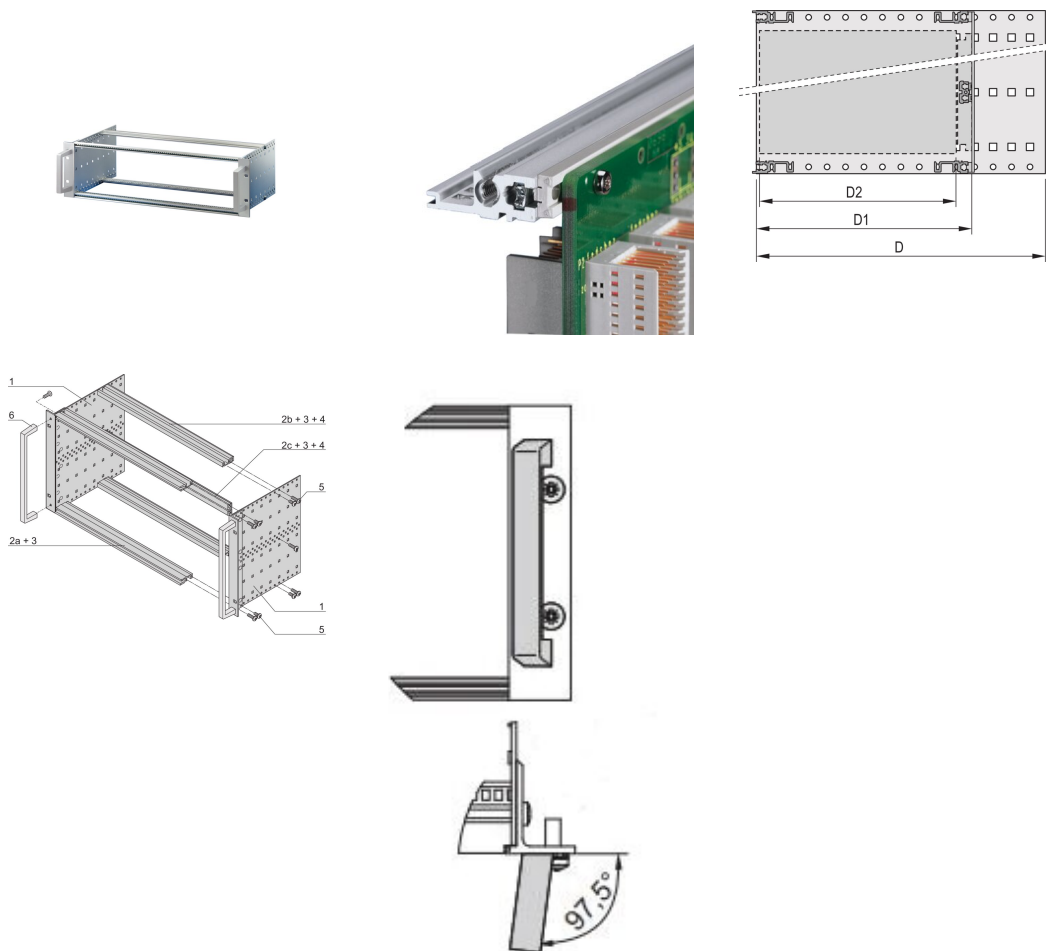

EuropacPRO 19" Subrack Kit for Backplane, Heavy, Retrofit Shielding, With Front Handle, 6 U, 295 mm

CATALOG NUMBER

24567-463

Non-EMC shielded subrack for backplane mounting, heavy version with tox welded side panels and front handle.

CERTIFICATIONS

FEATURES

Subrack with side panel type H ("Heavy"), 19" bracket is firmly fixed to side panel (tox-cold welded)

Supplied as space-saving flat-pack

Rear horizontal rail for backplane mounting with insulation strip

Horizontal rail type "Heavy"

Shock and Vibration resistance up to 5 g

IP 20, in accordance with IEC 60529

Shock and vibration tested to the German "Bahn" standards BN 411002, BN 411003

Internal and external dimensions in accordance with: IEC 60297-3-100, -101, IEEE 1101.1

Installed load up to 15 kg

Version with front handles

PRODUCT ATTRIBUTES

Rack Height: 6U

Depth: 295mm

Package Quantity: 1

For Mounting: Backplane

Board Depth: 160mm; 220mm; 280mm