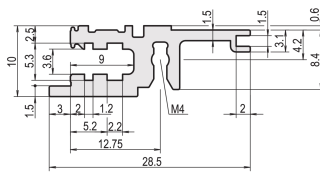

Horizontal Rail, Front, Type L-KD, Light, Short Lip, 42 HP

CATALOG NUMBER

34560-142

Combinations of horizontal rails and side panels

		"4" can be combined		"4" combination not recommended	
Standard rail	Standard rail	-	+	+	+
	Standard rail with lip	+	+	+	+
Standard rail with lip	Standard rail	+	+	-	-
	Standard rail with lip	+	+	-	-

Legend: + combination possible, - combination not recommended

The horizontal rail with a short lip makes a clean design to the assembled front panel.

CERTIFICATIONS

FEATURES

Standard rail at the front

Installation at top and bottom

Short lip (L-KD)

< 28 HP not to print

Aluminum extrusion, anodized finish, conductive contact surface

PRODUCT ATTRIBUTES

Rack Width: 42HP

Package Quantity: 1

Finish: Anodized

Length: 218.44mm