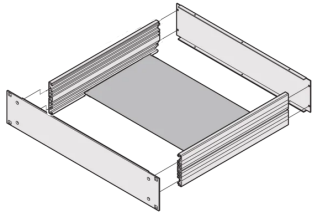

# MultipacPRO Mounting Plate

Mounting plates are designed for the mounting of heavy components, e.g. transformers.

## FEATURES

Mounting plates are designed for the mounting of heavy components, e.g. transformers

Bolted laterally inside on a 19" chassis

## SPECIFICATIONS

- Material:** Aluminum
- Works With:** Chassis
- Product Type:** Mounting Plate
- Product Family:** MultipacPRO

Table 1/1

| Catalog Number | Depth | Package Quantity | Rack Width | Width   | Certifications |
|----------------|-------|------------------|------------|---------|----------------|
| 20860-107      | 150mm | 1                | 84HP       | 402.5mm | RoHS           |
| 20860-112      | 450mm | 1                | 84HP       | 402.5mm |                |
| 20860-111      | 390mm | 1                | 84HP       | 402.5mm | RoHS           |
| 20860-108      | 210mm | 1                | 84HP       | 402.5mm | RoHS           |
| 20860-110      | 330mm | 1                | 84HP       | 402.5mm | RoHS           |
| 20860-109      | 270mm | 1                | 84HP       | 402.5mm | RoHS           |