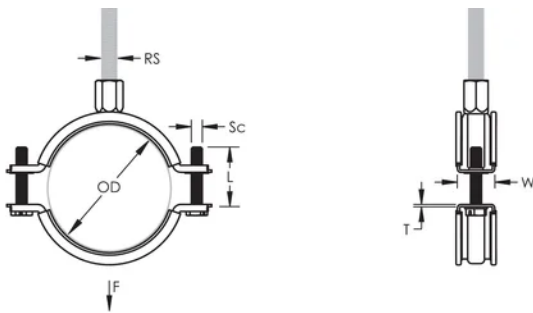

Finish: Electrogalvanized

Temperature: -50 to 110 °C

Color: Black

Outer Diameter (OD): 160 - 170 mm

Pipe Size: 6"

NB/DN: 150

Rod Size (RS): M8;M10

Width (W): 25 mm

Thickness (T): 2 mm

Screw Diameter (Sc): 6

Screw Length (L): 37mm

Static Load: 3200N

ADDITIONAL PRODUCT DETAILS

Lining is EPDM rubber.

DIAGRAMS

WARNING