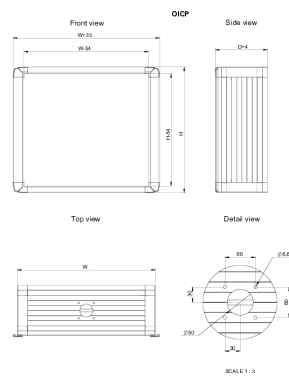

Operator Interface Control Panel, OICP

The aluminium operator interface control panel, OICP, has a pre-machined hole pattern to allow for the desired fixation to a swing arm, plus a removable front plate at a IP 65 protection degree. Components can be easily fitted thanks to the removable front plate, but will also be easily accessible through a removable rear panel. Side handles on the enclosure allow for easy movement of the enclosure into the desired working position. The aluminium body will dissipate more heat than a mild steel body, which may eliminate the need for additional ventilation.

INDUSTRY STANDARDS

CE UKCA

GOST

FEATURES

Material: Body: Al Mg Si05. Rear plate: Al Mg. Corners: AISI 12.

Protection: IP 65.

Finish: Body and rear plate: anodised aluminium. Corners: RAL 7016.

Mounting requirements: OIFP front panel is not included in the standard delivery and needs to be ordered separately.

Delivery: Body, screwed rear plate, front plate mounting kit, and mounting accessories.