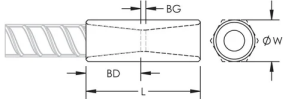

Designed to Meet: AASHTO;ABNT NBR 8548:1984;ACI 318 Type 1 (125% Specified Yield);ACI 318 Type 2 (Specified Tensile);ACI 349;ACI 359;AS3600

Package Quantity: 42

ADDITIONAL PRODUCT DETAILS

Bar dimensions and weights listed may vary by region. Coupler sizes not shown may be available by special order. Contact your nVent LENTON representative for more information.

DIAGRAMS

WARNING

nVent products shall be installed and used only as indicated in nVent's product instruction sheets and training materials. Instruction sheets are available at www.nvent.com and from your nVent customer service representative. Improper installation, misuse, misapplication or other failure to completely follow nVent's instructions and warnings may cause product malfunction, property damage, serious bodily injury and death and/or void your warranty.

North America

+1.800.753.9221

Option 1 – Customer Care

Option 2 – Technical

Support

Europe

Netherlands:

+31 800-0200135

France:

+33 800 901 793

Europe

Germany:

800 1890272

Other Countries:

+31 13 5835404