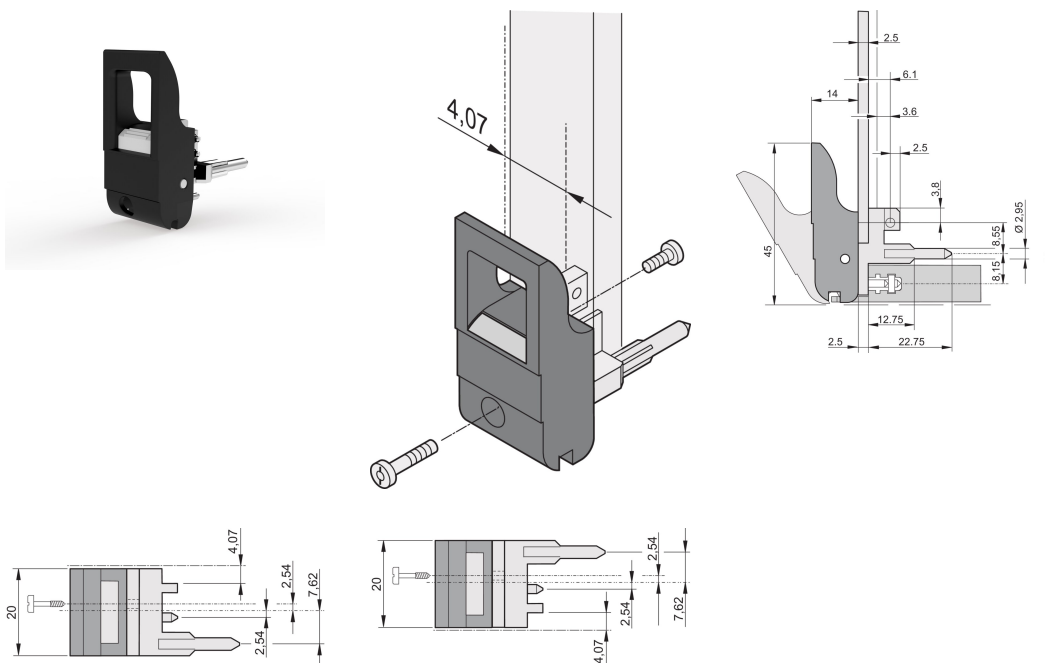

# Insertor/Extractor Handle Type IET, Black Lever, Grey Button, Bottom; 10 pieces

## CATALOG NUMBER

**20817-652**

The inserter/extractor handle, type IET in accordance with IEEE 1101.10. Two of these handles can overcome a single lever force of 700 N (per pair).

## FEATURES

Suitable for insertion and extraction forces up to 700 N (per pair)

In accordance with IEEE 1101.10 and IEC 60297-3-102

A microswitch can be mounted

product malfunction, property damage, serious bodily injury and death and/or void your warranty.