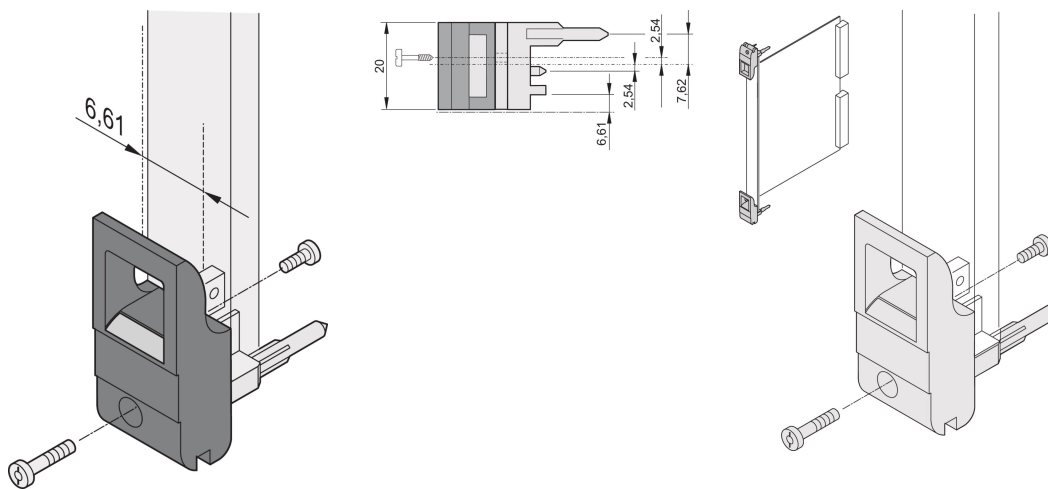

Insertor/Extractor Handle Type IET, Black Lever, Grey Button, Top, 100 Pieces

CATALOG NUMBER

20817-709

The inserter/extractor handle, type IET in accordance with IEEE 1101.10. 0,1" offset. Two of these handles can overcome a single lever force of 700 N (per pair).

CERTIFICATIONS

FEATURES

Suitable for insertion and extraction forces up to 700 N (per pair)

In accordance with IEEE 1101.10 and IEC 60297-3-102

A microswitch can be mounted

0.1" offset is used for PSUs with SMD Plus

PRODUCT ATTRIBUTES

Package Quantity: 100

Handle Type: IET; Top Front

Flammability Rating: UL@ 94V-0

Color: Black

Complies With: EN 45545-2

Height (H): 367mm

Material: Polycarbonate; Zinc Alloy

Product Type: Handle

Type: Inserter/Extractor, 0.1" Offset

Works With: Front Panels

Net Weight: 2.324kg

ADDITIONAL PRODUCT DETAILS

Please order Coding pegs and Microswitch separately.

DIAGRAMS

WARNING