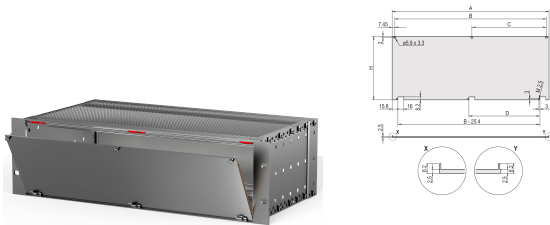

Front Panel Kit, Shielded, Bottom Hinged, 4 U, 84 HP, 2.5 mm, Al, Front Anodized, Rear Conductive

CATALOG NUMBER

20848-607

U-profile front panel bottom hinged for textile gasket.

CERTIFICATIONS

FEATURES

U-profile front panel can be unhinged at 135° (not RatiopacPRO) opening angle

Enables mounting on horizontal rails

Shielded, U front panel with textile EMC gasket

Suitable for sub racks (EuropacPRO) and cases (RatiopacPRO, PropacPRO, CompacPRO)

PRODUCT ATTRIBUTES

Rack Height: 4U

Accessory Type: Front panel

Rack Width: 84HP

Package Quantity: 1