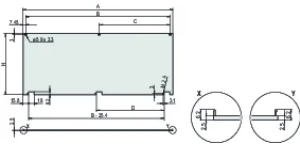

Mounting: Hinged, Bottom

Gasket Type: Textile EMC

Front Finish: Anodized

Rear Finish: Conductive

Treated Edges: No

Complies With: IEC 60297-3-101; IEEE 1101.1/10

Depth (D): 2.5mm

EMC Shielding: No (Retrofittable)

Finish: Anodized; Passivated

Height (H): 172.9mm

Material: Aluminum

Product Type: Front Panel

Type: Front Panel without Handle

Width (W): 426.4mm

Net Weight: 0.678kg

ADDITIONAL PRODUCT DETAILS

Front panel can be removed in opened position ($> 135^\circ$).

DIAGRAMS

WARNING

---

nVent products shall be installed and used only as indicated in nVent's product instruction sheets and training materials. Instruction sheets are available at www.nvent.com and from your nVent customer service representative. Improper installation, misuse, misapplication or other failure to completely follow nVent's instructions and warnings may cause product malfunction, property damage, serious bodily injury and death and/or void your warranty.