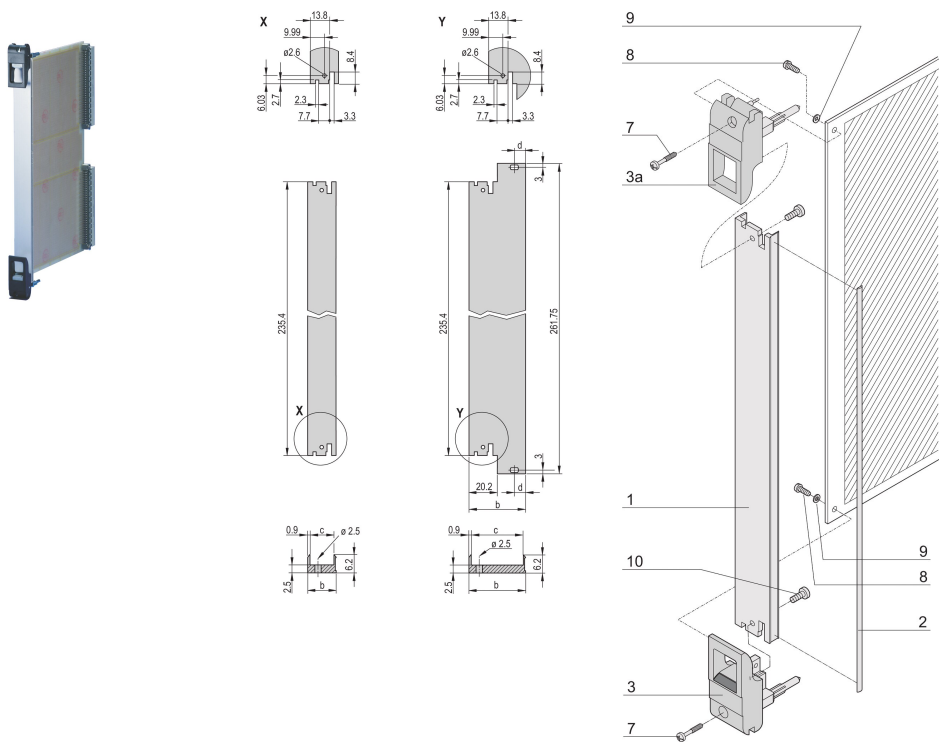

# Plug-In Unit Kit With IET Handle, Shielded, Black, 6 U, 4 HP

CATALOG NUMBER

**20848-766**

Plug-in unit, with IET inserter/extractor black handle, 3 U, front assembly. The U-shaped front panel enable shielding with a textile gasket.

CERTIFICATIONS

FEATURES

U-shaped front panel for textile gasket

Suitable for insertion and extraction forces up to 700 N (per pair)

Enable the installation of a microswitch

Enable the installation of coding pegs in accordance with IEC 60297-3-103/ IEEE 1101.10

## PRODUCT ATTRIBUTES

---

Rack Width: 4HP

Package Quantity: 1

Handle Type: IET

Mounting: Screw-on Front

Gasket Type: Textile EMC

Front Finish: Anodized

Rear Finish: Etched

Treated Edges: No

Complies With: IEC 60297-3-102; IEEE 1101.10; IEC 60297-3-103; IEEE 1101.1/11

EMC Shielding: Yes

Finish: Anodized; Passivated

Height: 261.8mm

Material: Aluminum

Product Type: Front Panel