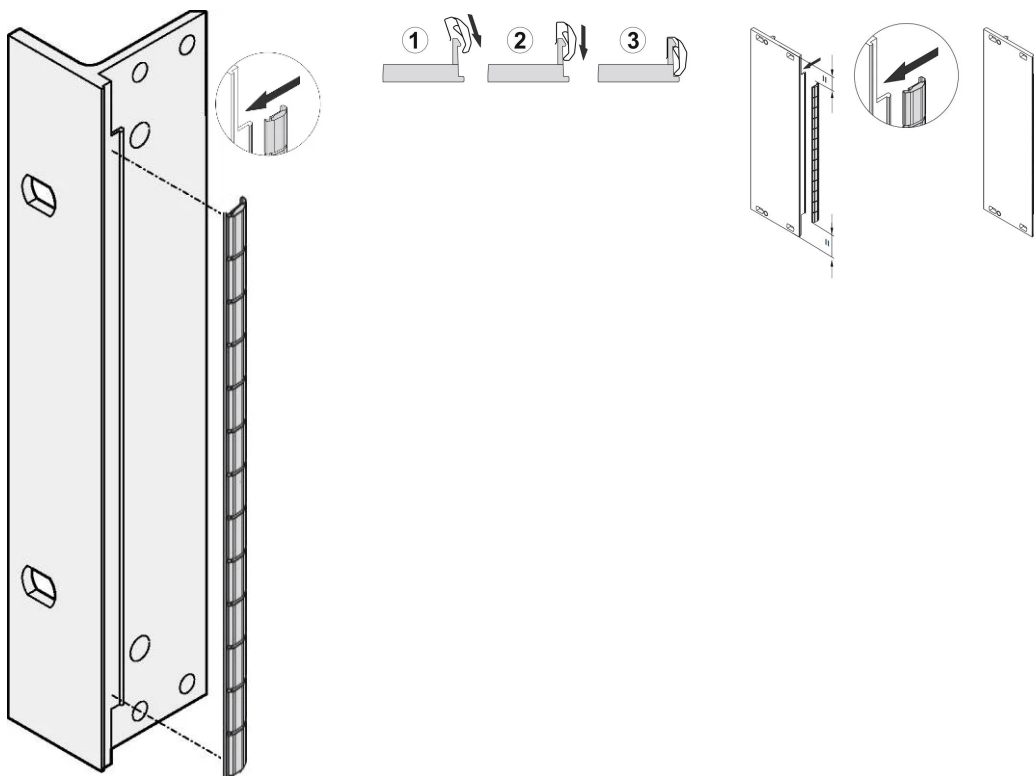

Front Panel EMC Stainless Steel Shielding Kit, for U-Shaped front panels, 4 U, 10 Pieces

CATALOG NUMBER

21102-113

The stainless EMC gaskets are inserted into a slot on the right hand side of the U-shaped front panels.

The gasket will be clipped onto the right front panel bracket, the 19" bracket or rear profile of the subrack

FEATURES

The stainless steel EMC-gasket for SCHROFF U-shaped front panels, offers excellent performance in shielding effectiveness and an enormous temperature range from -200 to +160°C.

Easy mounting by clipping the gasket onto the right front panel bracket, the 19" bracket or rear profile of the subrack

Temperature range from -200 to +160°C.

PRODUCT ATTRIBUTES

Rack Height: 4U

Package Quantity: 10