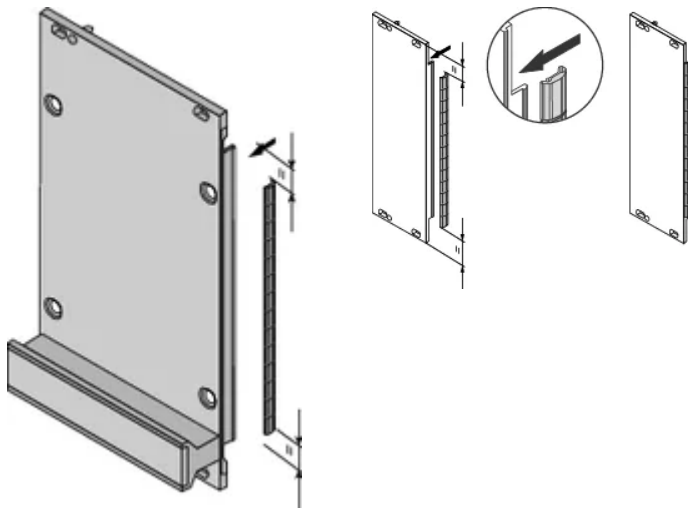

Material: Stainless Steel

Product Family: EuropacPRO; RatiopacPRO; RatiopacPRO AIR; PropacPRO; Frame Type Plug-In Unit

Product Type: Shielding Kit

Rack Width: 10HP

Works With: Subracks; Cases; Front Panels

Gross Weight: 0.018kg

ADDITIONAL PRODUCT DETAILS

EMC gaskets (stainless) are required for shielding the front panels.

DIAGRAMS

WARNING

nVent products shall be installed and used only as indicated in nVent's product instruction sheets and training materials. Instruction sheets are available at www.nvent.com and from your nVent customer service representative. Improper installation, misuse, misapplication or other failure to completely follow nVent's instructions and warnings may cause product malfunction, property damage, serious bodily injury and death and/or void your warranty.