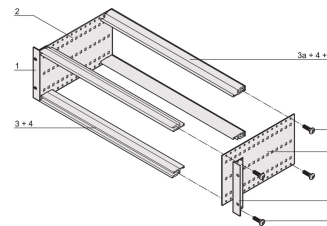

EuropacPRO 19" Subrack Kit for Backplane, Retrofit Shielding, 3 U, 355 mm

CATALOG NUMBER

24563-134

Non-shielded subrack for backplane mounting.

CERTIFICATIONS

FEATURES

Subrack with side panel type F ("flexible"), front 19" bracket included, depth-adjustable 19" bracket sold separately (not included in items delivered)

Rear horizontal rail for backplane mounting with insulation strip

Aluminum construction

IP 20, in accordance with IEC 60529

Modifications such as cutouts, different finishes or dimensions available