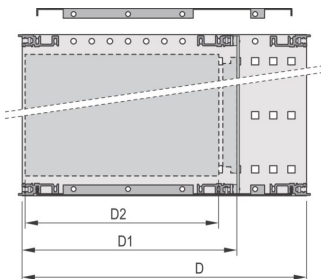

EuropacPRO 19" Subrack Kit for Backplane, Shielded, CompactPCI, 3 U, 235 mm

CATALOG NUMBER

24563-152

EMC Shielded subrack for backplane mounting, for CPCI application.

CERTIFICATIONS

FEATURES

Subrack with side panel type F ("flexible") for CompactPCI plug-in units with high insertion and withdrawal forces

Aluminum construction

Rear horizontal rail for backplane mounting with insulation strip

Internal and external dimensions in accordance with: IEC 60297-3-100, -101, -102, -103, -104, IEEE 1101.1, IEEE 1101.10/11

Supplied as space-saving flat-pack

IP 20, in accordance with IEC 60529

Horizontal rail type "Heavy"

PRODUCT ATTRIBUTES

Rack Height: 3U

Depth (D): 235mm

Package Quantity: 1

For Mounting: Backplane