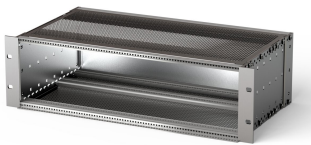

EuropacPRO 19" Subrack Kit for Backplane, Shielded, CompactPCI, 3 U, 235 mm

CATALOG NUMBER

24563-152

EMC Shielded subrack for backplane mounting, for CPCI application.

CERTIFICATIONS

FEATURES

Subrack with side panel type F ("flexible") for CompactPCI plug-in units with high insertion and withdrawal forces

Aluminum construction

Rear horizontal rail for backplane mounting with insulation strip

Internal and external dimensions in accordance with: IEC 60297-3-100, -101, -102, -103, -104, IEEE 1101.1, IEEE 1101.10/11

Supplied as space-saving flat-pack

IP 20, in accordance with IEC 60529

Horizontal rail type "Heavy"

PRODUCT ATTRIBUTES

Rack Height: 3U

Depth (D): 235mm

Package Quantity: 1

For Mounting: Backplane

Board Depth: 160mm

Gasket Type: Textile EMC

Handle Included: No

Mounting: Rack

Complies With: IEC 60297-3-103; IEEE 1101.10

EMC Shielding: Yes

Finish: Anodized; Passivated

Material: Aluminum