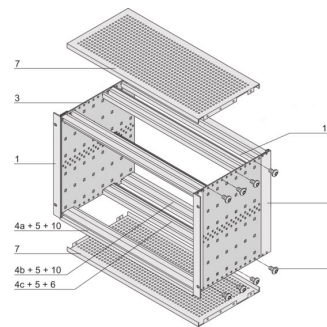

EuropacPRO 19" Subrack Kit for Backplane, Shielded, CompactPCI, 3 U, 235 mm

CATALOG NUMBER

24563-152

EMC Shielded subrack for backplane mounting, for CPCI application.

CERTIFICATIONS

FEATURES

Subrack with side panel type F ("flexible") for CompactPCI plug-in units with high insertion and withdrawal forces

Aluminum construction

Rear horizontal rail for backplane mounting with insulation strip

Internal and external dimensions in accordance with: IEC 60297-3-100, -101, -102, -103, -104, IEEE 1101.1, IEEE 1101.10/11

Supplied as space-saving flat-pack

IP 20, in accordance with IEC 60529

Horizontal rail type "Heavy"

PRODUCT ATTRIBUTES

Rack Height: 3U

Depth (D): 235mm

Package Quantity: 1

For Mounting: Backplane

Board Depth: 160mm

Gasket Type: Textile EMC

Handle Included: No

Mounting: Rack

Complies With: IEC 60297-3-103; IEEE 1101.10

EMC Shielding: Yes

Finish: Anodized; Passivated

Material: Aluminum